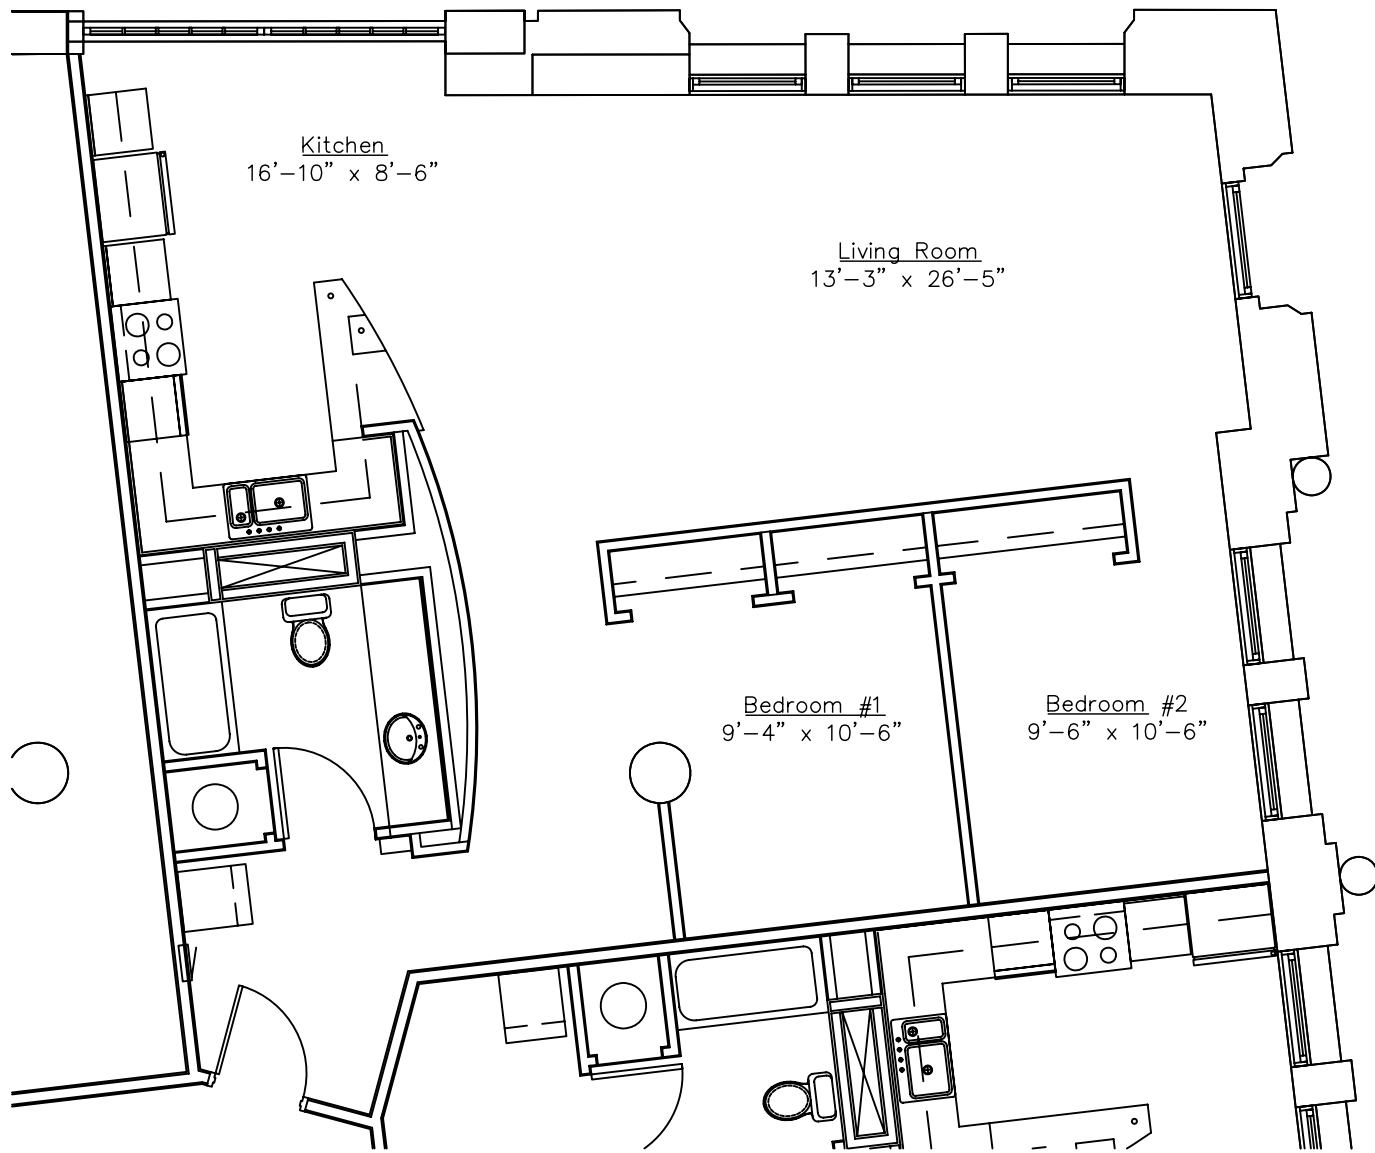

CASS AVE.

BURROUGHS

WOODWARD AVE.

New Amsterdam Lofts

Jonna Realty Ventures, Inc.
26100 American Dr., Suite 550
Southfield, MI, 48034
Phone: (248) 352-1550
Fax: (248) 352-8764
Web: www.jonnacompanies.com

The Studio