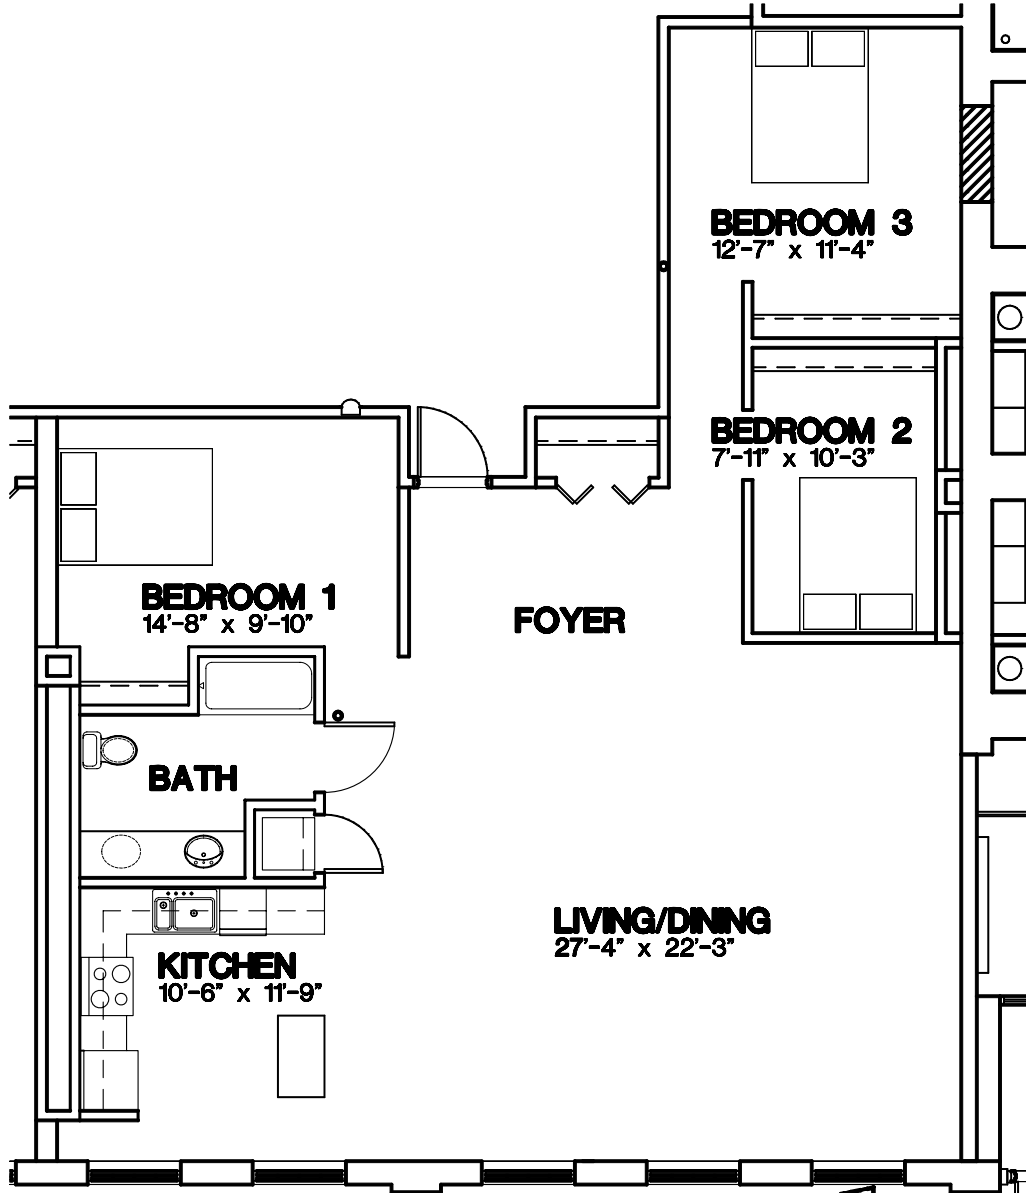

Unit #107
1,400 sq. ft.
3 Bedrooms
1 Bath

**JONNA
COMPANIES**

WWW.JONNACOMPANIES.COM
(248) 352-1550 Office

Developer reserves the right to alter and/or improve the product at any time. All dimensions and layouts are approximate and may vary by loft.